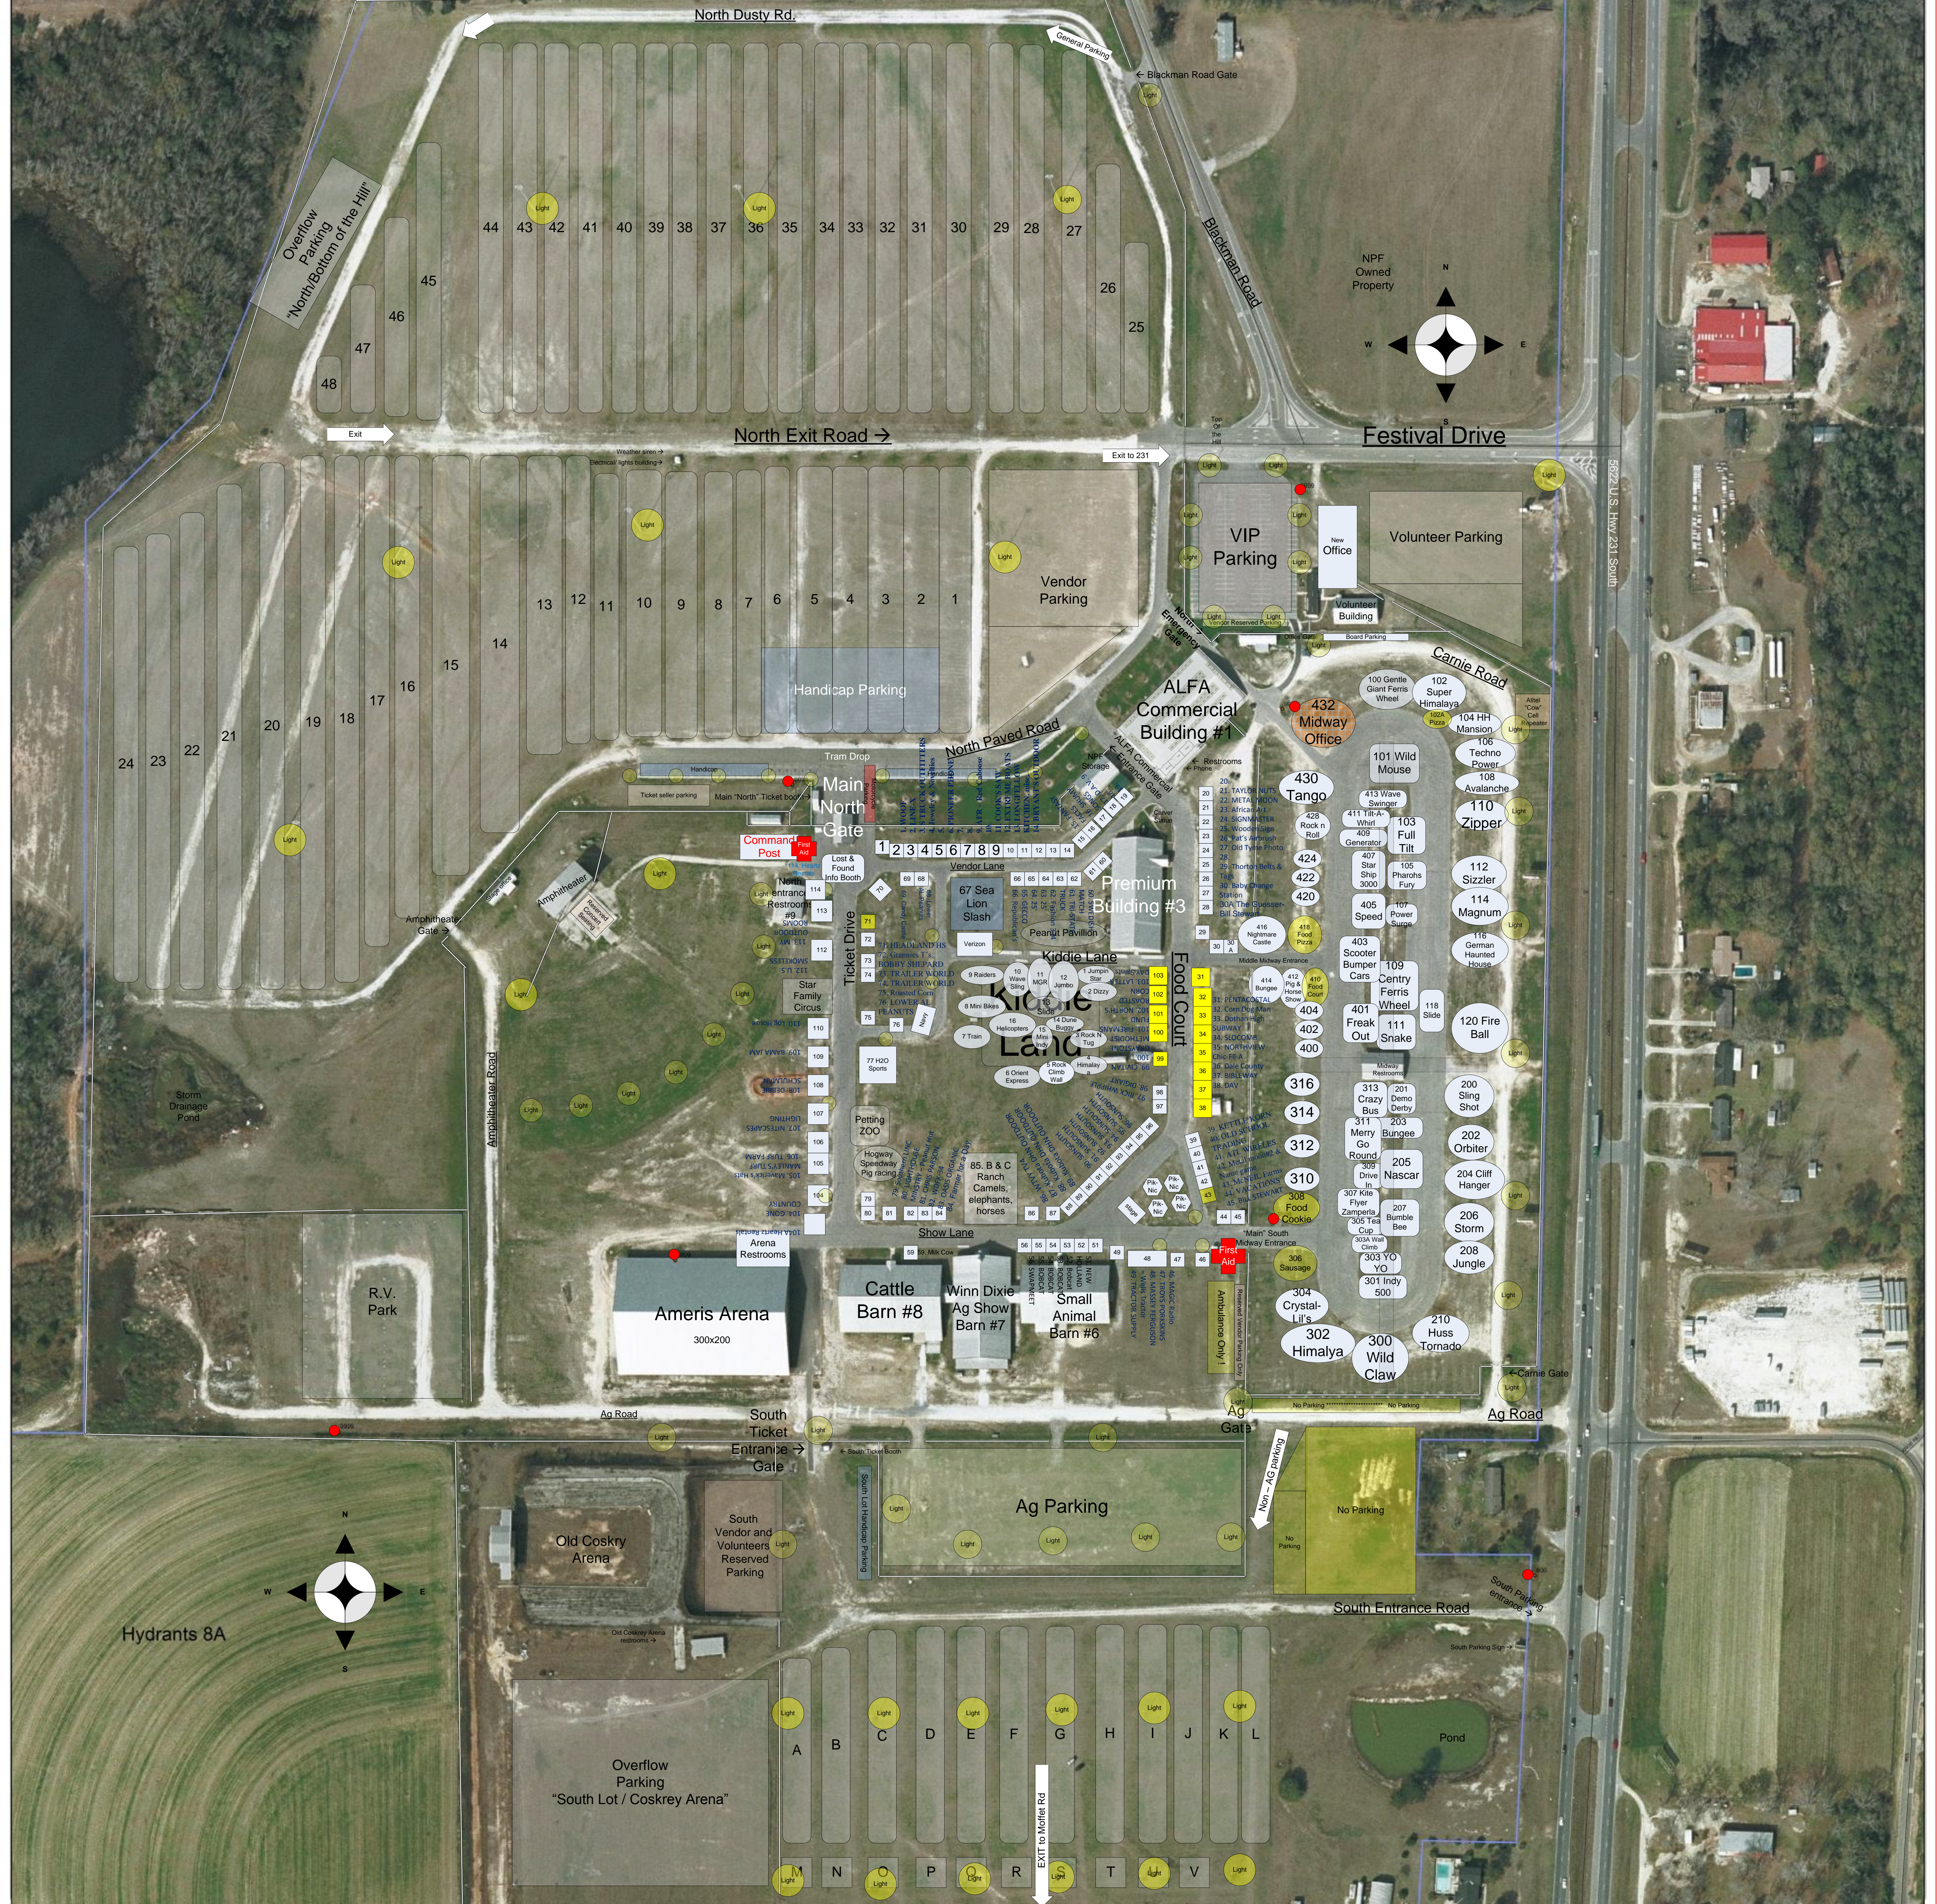

National Peanut Festival 2009 Safety Map

Do not use without permission of Jason Rudd 798-3103...Updated as of 10/29/09 3pm

Overflow Parking
"North/Bottom of the Hill"

Hydrants 8A

R.V. Park

Ameris Arena
300x200

Cattle Barn #8

Winn Dixie Ag Show Barn #7

Small Animal Barn #6

Ag Parking

Old Coskrey Arena

Overflow Parking
"South Lot / Coskrey Arena"

VIP Parking

Volunteer Parking